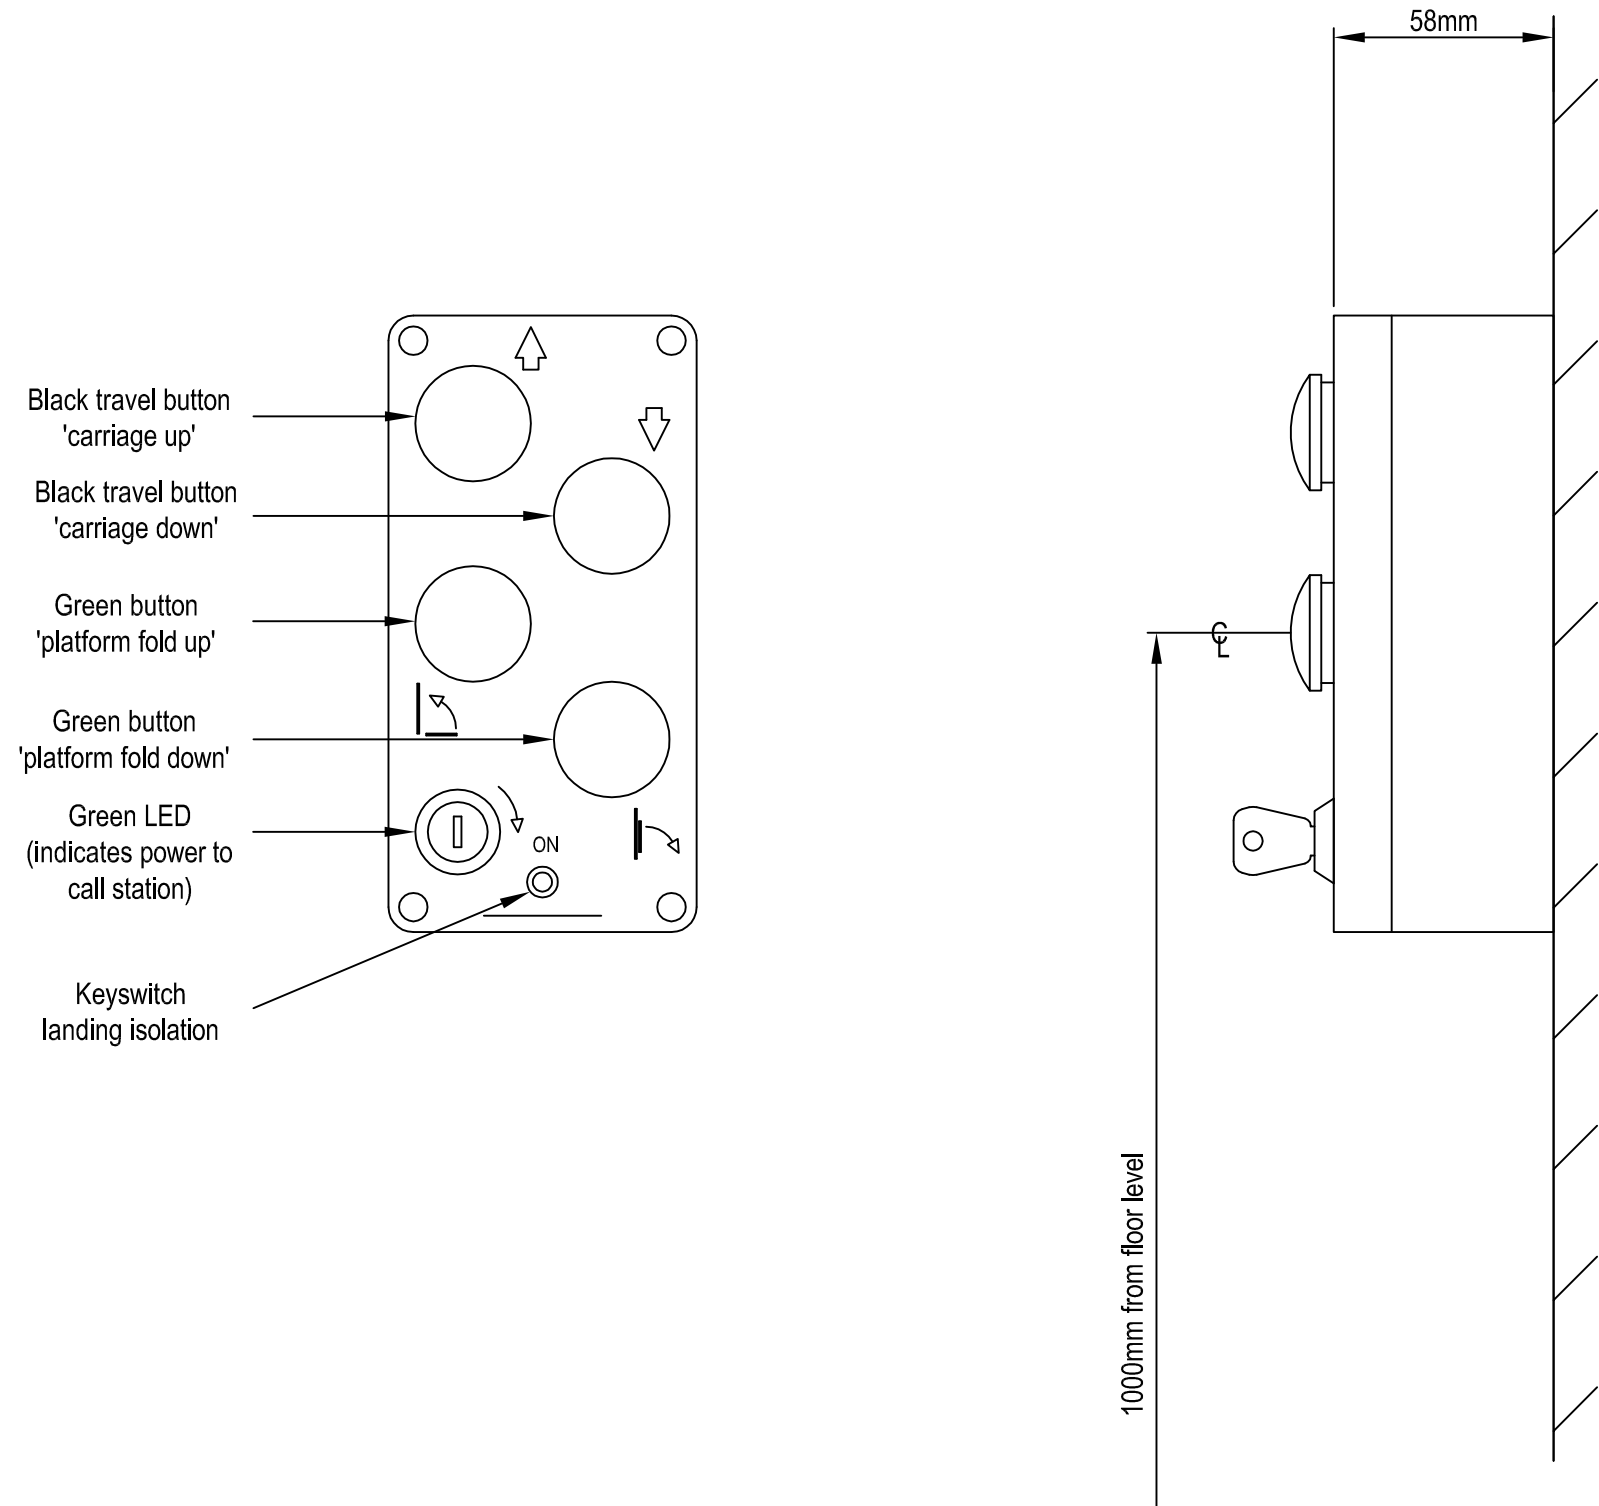

Stairiser SX

Technical data sheet for wheelchair platform stairlift

Call station, surface mount, wireless

Waiver

This data sheet is for guidance only & must not be used for proper working drawings. Please contact your dealer for particular details before proceeding. Owing to our policy of continual improvement, we reserve the right to alter specifications & dimensions without prior notice.